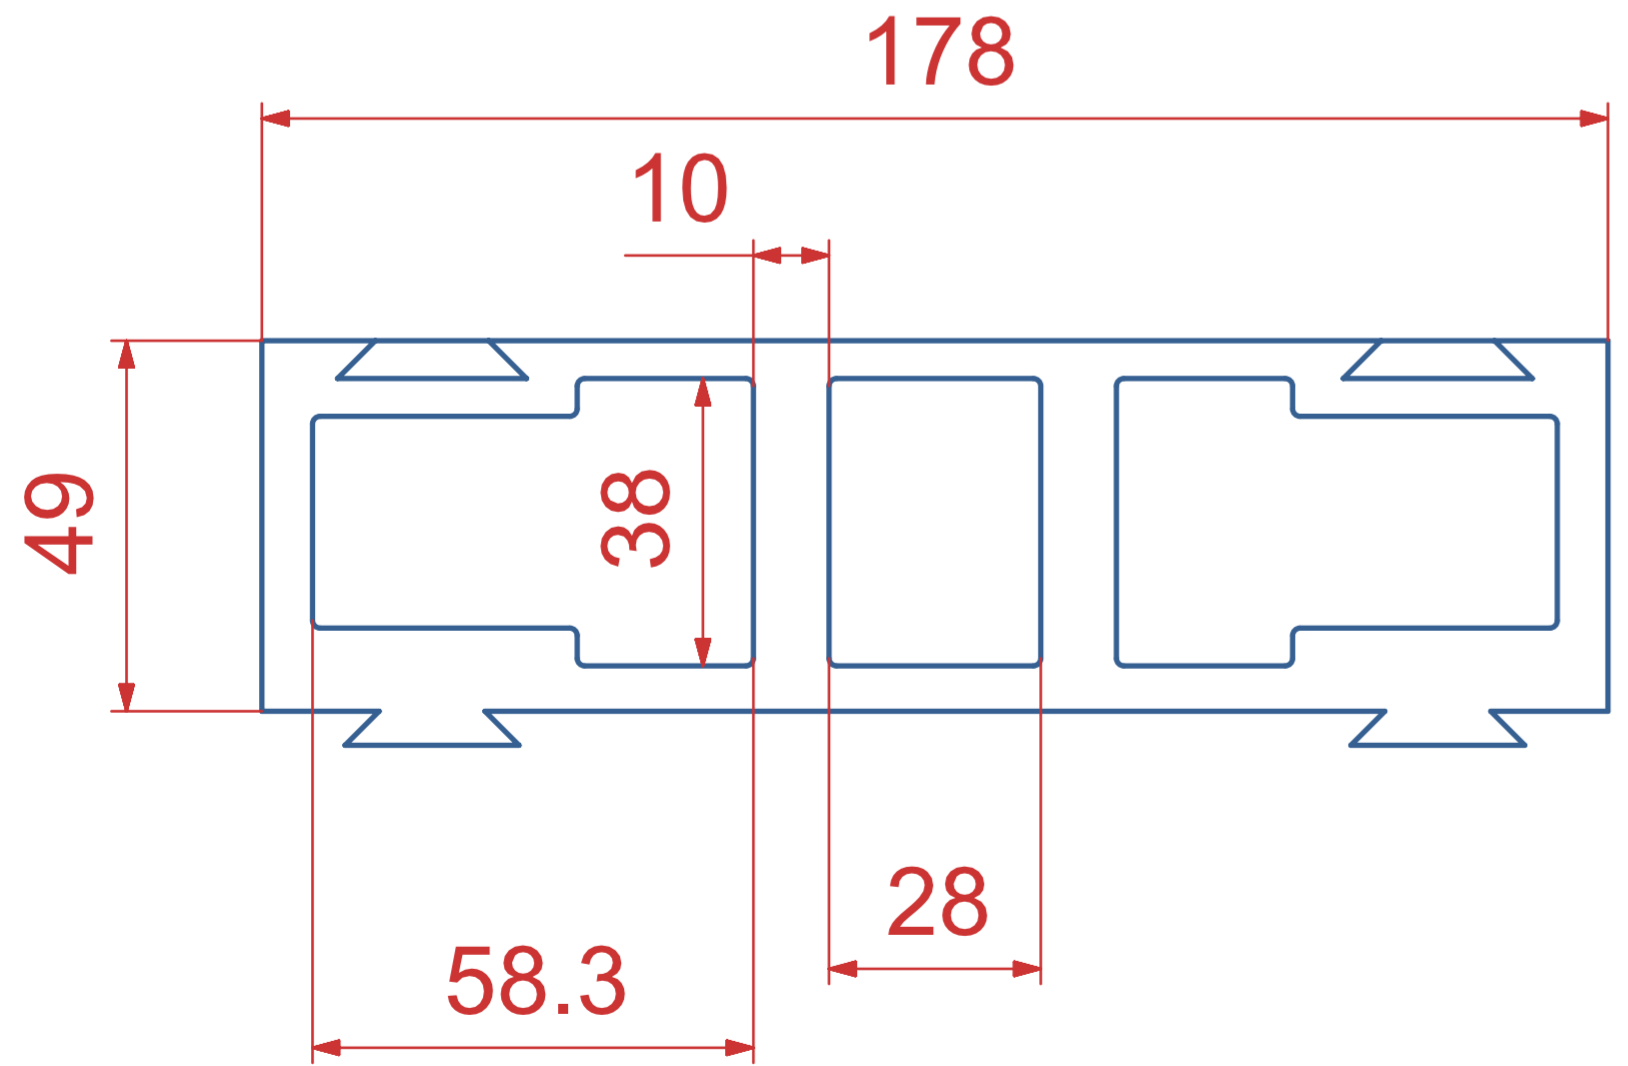

# GANFENG (86Ah) CELL HOLDER

TOTAL CARE SOLUTIONS  
[www.tcsshop.in](http://www.tcsshop.in)