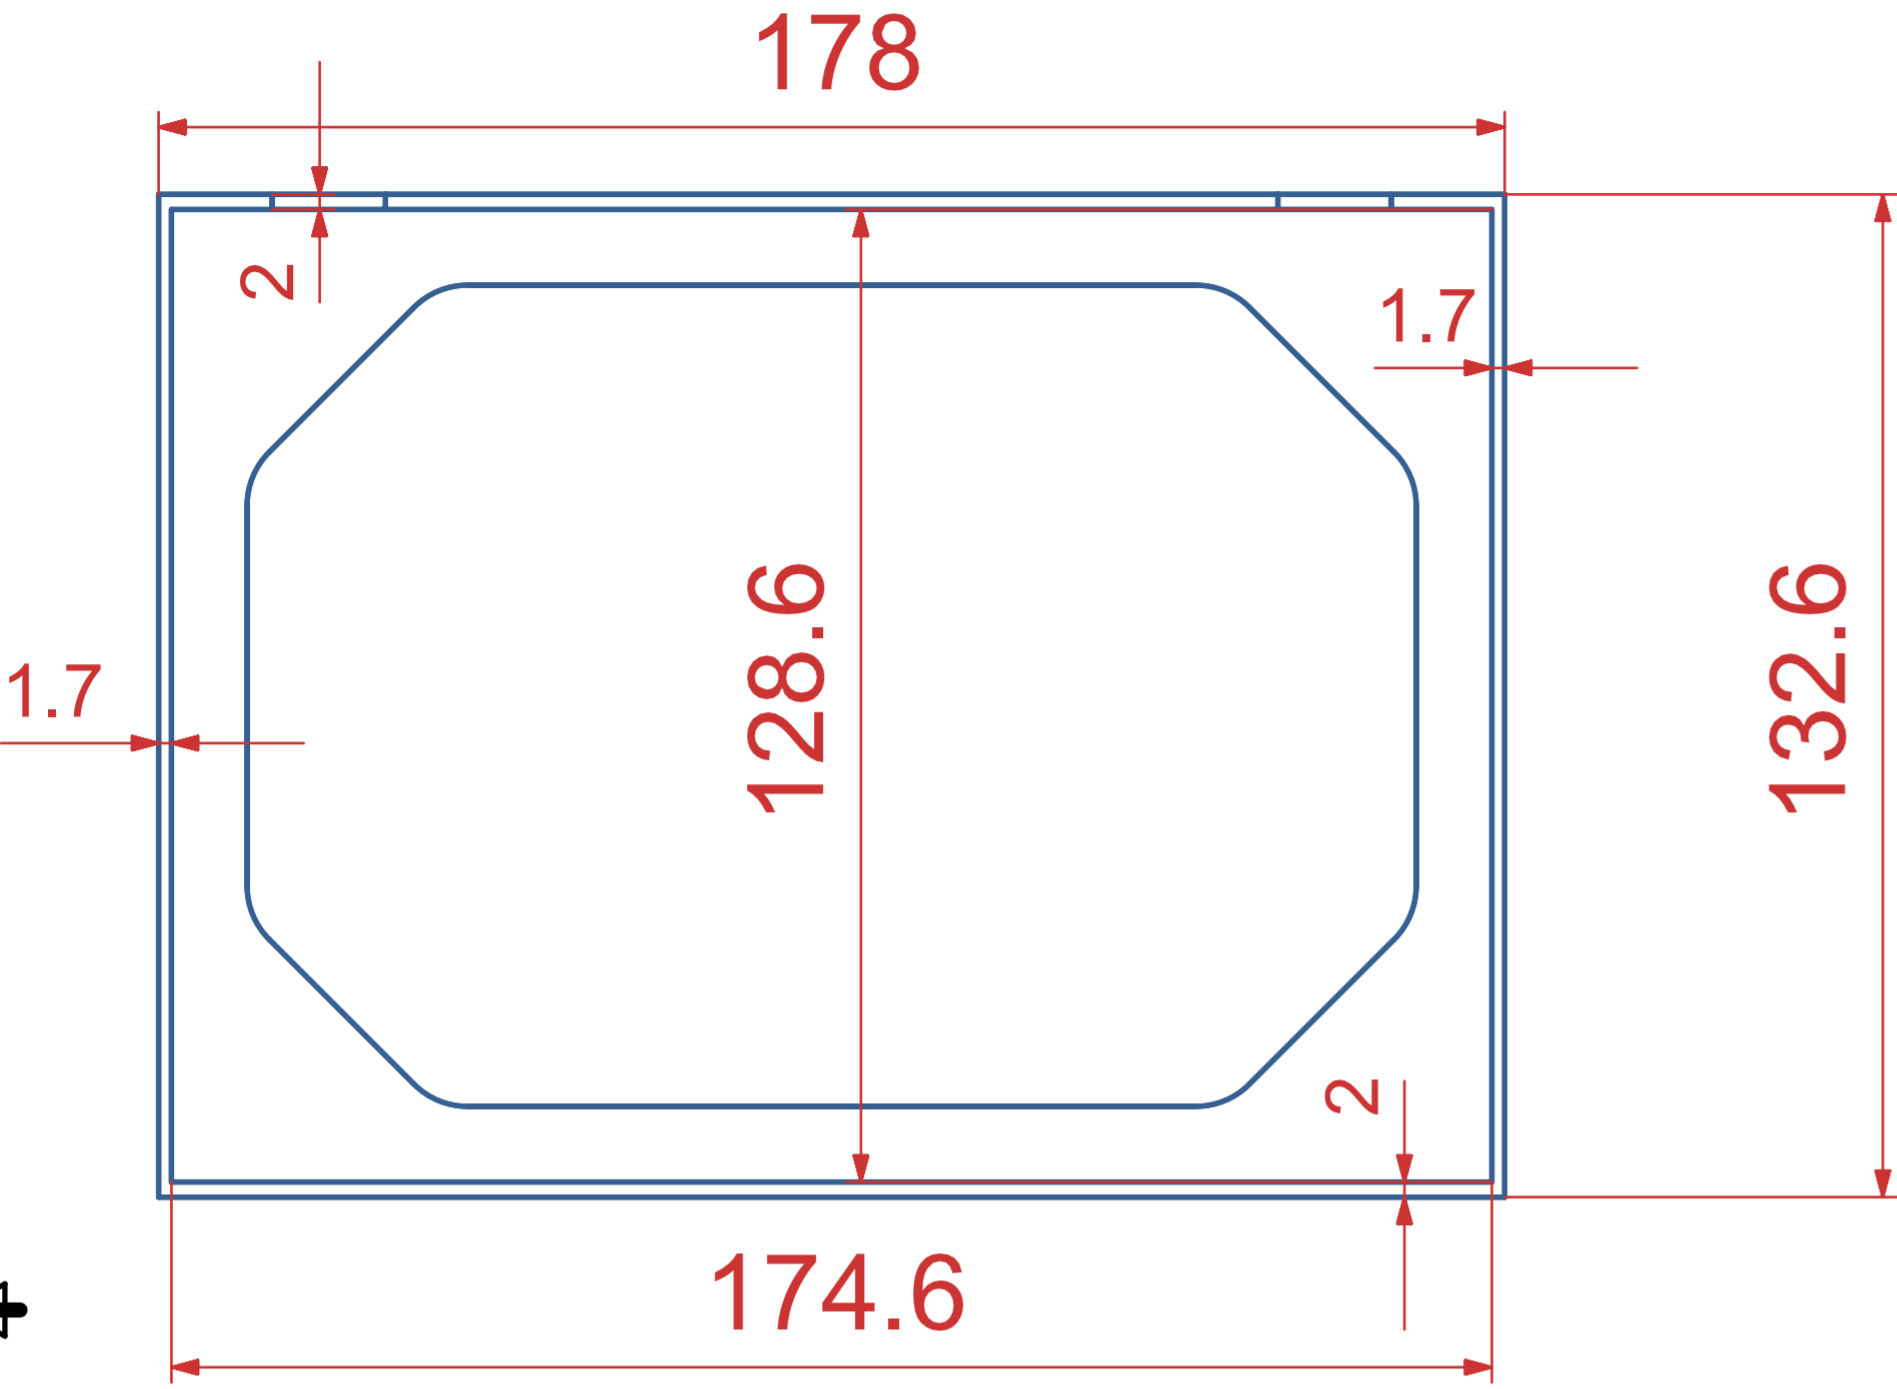

# GANFENG (86Ah) CELL HOLDER

TOTAL CARE SOLUTIONS  
[www.tcsshop.in](http://www.tcsshop.in)